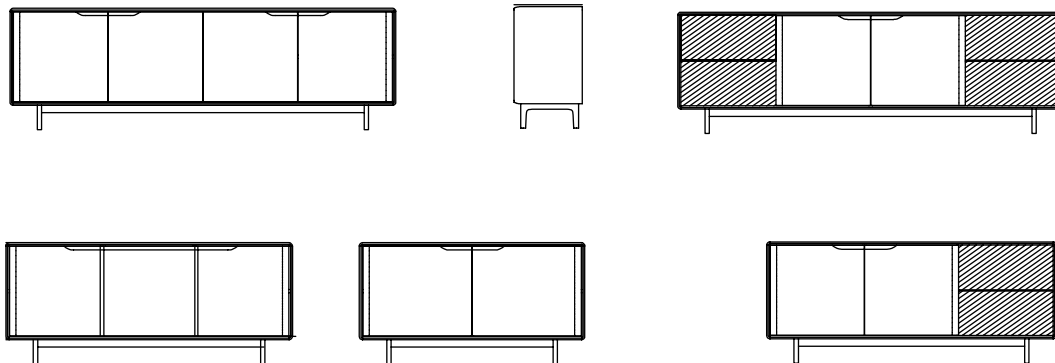

**DIMENSIONS (CM) WXD_XH
AND DESCRIPTION**

MATERIALS

140×42×75 - 2 doors <http://artisan.ba/en/materials#wood>

180×42×75 - 3 doors <http://artisan.ba/en/materials#wood>

240×42×75 - 4 doors <http://artisan.ba/en/materials#wood>

180×42×75 - 1 open compartment + 2 doors <http://artisan.ba/en/materials#wood>

240×42×75 - 2 open compartments + 2 doors <http://artisan.ba/en/materials#wood>

PRODUCT PAINTING IS +10% ON THE OAK PRICE

INVITO SIDEBOARD

COLLECTION: Invito

DESIGNER: Michael Schneider

CODE:

SBIN1XXYY

SBIN3XXYY (WITH OPEN COMPARTMENT)

Commode thickness: 2 cm

Foreparts thickness 2,2 cm

Back thickness: 1,5 cm

Other RAL codes possible on request.

All sideboards (height 75 cm) can be wall-mounted

All sideboards can have additional higher base (example: 180x42x90cm)

Packing: stretch wrap + five layer cardboard box