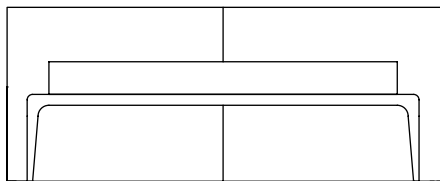

**DIMENSIONS (CM) FOR
MATTRESS/LATOFLEX**

MATERIALS

80×200 - with 2 drawers	http://artisan.ba/en/materials#wood
140×200 - with 2 drawers	http://artisan.ba/en/materials#wood
160×200 - with 2 drawers	http://artisan.ba/en/materials#wood
180×200 - with 2 drawers	http://artisan.ba/en/materials#wood
200×200 - with 2 drawers	http://artisan.ba/en/materials#wood
80×200 - without drawers	http://artisan.ba/en/materials#wood
140×200 - without drawers	http://artisan.ba/en/materials#wood
160×200 - without drawers	http://artisan.ba/en/materials#wood
180×200 - without drawers	http://artisan.ba/en/materials#wood
200×200 - without drawers	http://artisan.ba/en/materials#wood

LATUS BED

COLLECTION: Latus

DESIGNER: Salih Teskeredžić

CODE: BELAXXY

Height of the bed: 37 cm

Height of the headboard: 96 cm

Depth for the latoflex/mattress: 8 cm

Bed frame: 12 cm

Beside tables dimensions: 50x15x35 cm

Total width with tables: bed + 57,5 cm from each side.

For example:

Bed Latus for the mattress 180x200 has total width of 320 cm:

bed frame 205 cm + 57,5 cm + 57,5cm = 320cm