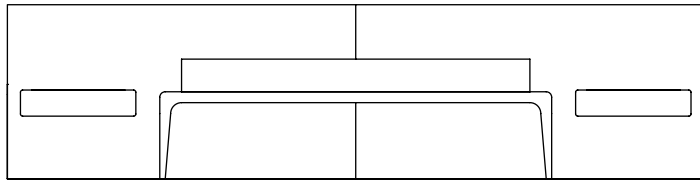

**DIMENSIONS (CM) FOR
MATTRESS/LATOFLEX**

MATERIALS

80×200 - with 2 drawers	http://artisan.ba/en/materials#wood
140×200 - with 2 drawers	http://artisan.ba/en/materials#wood
160×200 - with 2 drawers	http://artisan.ba/en/materials#wood
180×200 - with 2 drawers	http://artisan.ba/en/materials#wood
200×200 - with 2 drawers	http://artisan.ba/en/materials#wood
80×200 - without drawers	http://artisan.ba/en/materials#wood
140×200 - without drawers	http://artisan.ba/en/materials#wood
160×200 - without drawers	http://artisan.ba/en/materials#wood
180×200 - without drawers	http://artisan.ba/en/materials#wood
200×200 - without drawers	http://artisan.ba/en/materials#wood

LATUS BED

COLLECTION: Latus

DESIGNER: Salih Teskeredžić

CODE: BELAXXY

Height of the bed: 37 cm

Height of the headboard: 96 cm

Depth for the latoflex/mattress: 8 cm

Bed frame: 12 cm

Beside tables dimensions: 50x15x35 cm

Total width with tables: bed + 57,5 cm from each side.

For example:

Bed Latus for the mattress 180x200 has total width of 320 cm:

bed frame 205 cm + 57,5 cm + 57,5cm = 320cm