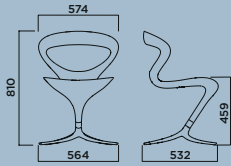

# CALLITA

DESIGN:  
ANDREAS OSTWALD

RIGID PAINTED POLYURETHANE  
LOW CHAIR RESTING ON A DIE-  
CAST ALUMINIUM FIXED BASE.  
WIDE ENVELOPING BACKREST.