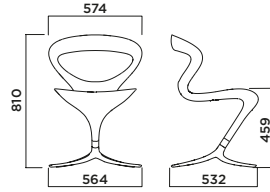

CALLITA CHAIR

RIVESTIMENTO
Upholstery

IMPILABILITÀ
Stackability

ESTERNO
Outdoor

POLIURETANO COLORATO

Colour polyurethane

PU02
Bianco
White

PU03
Nero
Black

PU01
Rosso
Red