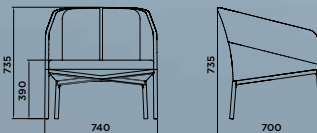

# DEMOISELLE

DESIGN:  
QUAGLIO SIMONELLI

—  
THE ARMCHAIR IN EXPANDED  
POLYURETHANE WITH COLD CU-  
RED POLYURETHANE FOAM SEAT  
AND CUSHION CAN BE UPHOL-  
STERED IN LEATHER, SYNTHETIC  
LEATHER OR FABRIC. FEATURING  
LEATHER STRAPS, IT STANDS ON  
FOUR MATT PAINTED STEEL LEGS.