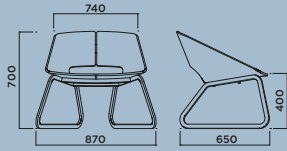

HUG

HUG

DESIGN:
MARCELLO ZILIANI

ASH PLYWOOD SHELL MADE UP OF TWO SYMMETRICAL ELEMENTS CONNECTED BY AN ALUMINIUM JOINT. STURDY SLED BASE MADE OF RECTANGULAR-SECTION STEEL TUBE.

HUG

A chair that is as comfortable as a hug. The combination of wood and fabric, in rigorous geometric shapes, contribute to creating an extremely elegant chair, with a strong Scandinavian inspiration and several different base versions and shell sizes.

— THE RATIONAL SLEEK WOODEN SILHOUETTE IS SUITABLE FOR MINIMALIST MODERN SPACES. THE VERSION WITH SMALLER SHELL IS PERFECT FOR WAITING ROOMS AND READING AREAS. AN EXCELLENT SOLUTION FOR YOUR LIVING AREA IN THE SOFA VERSION.