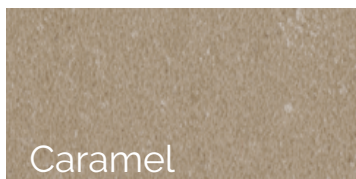

The legs are in solid wood oak veneered, natural or tabacco stained, or matt lacquered white RAL 9016 or RAL OnDemand.

Finiture / Finishes

Piano / Top

Stone 3.5

Wave 3.5

Marble 3.5**

**Marble 3.5: solo versione semi-opaca
only semi-matt version