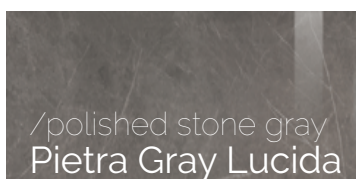

**Marble 3.5: solo versione semi-opaca
only semi-matt version

Marble 5.5