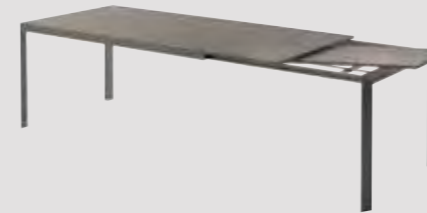

tavolo/table **IZAC**
cod. 01.84
M310 antracite / anthracite
C196 cristallo antracite lucido / gloss anthracite glass

IZAC

Tavolo allungabile con struttura in acciaio. Piano in melaminico, Unicolor antigraffio, cristallo e cristallo antigraffio.

Extending table with metal frame, top in melamine, glass, anti-scratch glass and scratch-resistant Unicolor laminate.

Table avec allonges et structure en acier, plateau en mélamine, verre, verre anti-rayures ou Unicolor anti-rayures.

Ausziehbar Tisch Stahlgestell, Platte aus Melamin, Glas, kratzfestig Glas oder kratzfestig Unicolor.

Mesa extensible con estructura en acero, sobre en melaminado, cristal o cristal anti-arañazos o Unicolor anti-arañazos.

Стол раскладной со структурой из стали. Столешница из меламина, Unicolor, устойчивого к царапинам, стекла и стекла, устойчивого к царапинам.

dimensioni / dimensions / dimensions abmessung / dimensiones / Размеры

ALLUNGABILE / EXTENDIBLE

cod. 01.81

cm L 122/172 x P 80 x H 75
inch L 48/67.7 x W 31.5 x H 29.5

posti/seats
8

PIANO melaminico - unicolor antigraffio - cristallo - cristallo antigraffio
TOP melamine - scratch-resistant unicolor - glass - anti-scratch glass

cod. 01.82

cm L 142/182/222 x P 90 x H 75
inch L 55.9/71.7/87.4 x W 35.4 x H 29.5

posti/seats
10

PIANO melaminico - unicolor antigraffio - cristallo - cristallo antigraffio
TOP melamine - scratch-resistant unicolor - glass - anti-scratch glass

cod. 01.83

cm L 162/212/262 x P 90 x H 75
inch L 63.8/83.5/103.1 x W 35.4 x H 29.5

posti/seats
10

PIANO melaminico - unicolor antigraffio - cristallo - cristallo antigraffio
TOP melamine - scratch-resistant unicolor - glass - anti-scratch glass

cod. 01.84

cm L 192/242/292 x P 90 x H 75
inch L 75.6/95.3/115 x W 35.4 x H 29.5

posti/seats
12