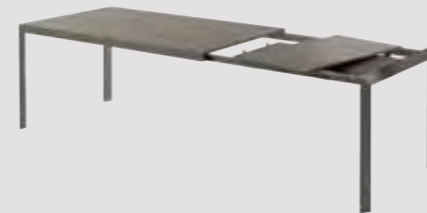

tavolo/table **IZAC**
cod. 01.84
M310 antracite / anthracite
C196 cristallo antracite lucido / gloss anthracite glass

IZAC

Tavolo allungabile con struttura in acciaio. Piano in melaminico, Unicolor antigraffio, cristallo e cristallo antigraffio.

Extending table with metal frame, top in melamine, glass, anti-scratch glass and scratch-resistant Unicolor laminate.

Table avec allonges et structure en acier, plateau en mélamine, verre, verre anti-rayures ou Unicolor anti-rayures.

Ausziehbar Tisch Stahlgestell, Platte aus Melamin, Glas, kratzfestig Glas oder kratzfestig Unicolor.

Mesa extensible con estructura en acero, sobre en melaminado, cristal o cristal anti-arañazos o Unicolor anti-arañazos.

Стол раскладной со структурой из стали. Столешница из меламина, Unicolor, устойчивого к царапинам, стекла и стекла, устойчивого к царапинам.

dimensioni / dimensions / dimensions abmessung / dimensiones / Размеры

ALLUNGABILE / EXTENDIBLE

cod. 01.81

cm L 122/172 x P 80 x H 75
inch L 48/67.7 x W 31.5 x H 29.5

posti/seats
8

PIANO melaminico - unicolor antigraffio - cristallo - cristallo antigraffio
TOP melamine - scratch-resistant unicolor - glass - anti-scratch glass

cod. 01.82

cm L 142/182/222 x P 90 x H 75
inch L 55.9/71.7/87.4 x W 35.4 x H 29.5

posti/seats
10

PIANO melaminico - unicolor antigraffio - cristallo - cristallo antigraffio
TOP melamine - scratch-resistant unicolor - glass - anti-scratch glass

cod. 01.83

cm L 162/212/262 x P 90 x H 75
inch L 63.8/83.5/103.1 x W 35.4 x H 29.5

posti/seats
10

PIANO melaminico - unicolor antigraffio - cristallo - cristallo antigraffio
TOP melamine - scratch-resistant unicolor - glass - anti-scratch glass

cod. 01.84

cm L 192/242/292 x P 90 x H 75
inch L 75.6/95.3/115 x W 35.4 x H 29.5

posti/seats
12