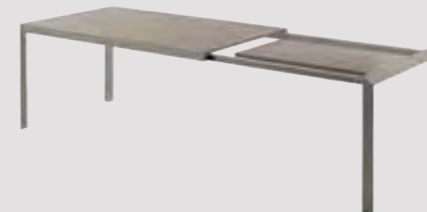

tavolo/table **IZAC**
cod. 01.84
M310 antracite / anthracite
C196 cristallo antracite lucido / gloss anthracite glass

IZAC

Tavolo allungabile con struttura in acciaio. Piano in melaminico, Unicolor antigraffio, cristallo e cristallo antigraffio.

Extending table with metal frame, top in melamine, glass, anti-scratch glass and scratch-resistant Unicolor laminate.

Table avec allonges et structure en acier, plateau en mélamine, verre, verre anti-rayures ou Unicolor anti-rayures.

Ausziehbar Tisch Stahlgestell, Platte aus Melamin, Glas, kratzfestig Glas oder kratzfestig Unicolor.

Mesa extensible con estructura en acero, sobre en melaminado, cristal o cristal anti-arañazos o Unicolor anti-arañazos.

Стол раскладной со структурой из стали. Столешница из меламина, Unicolor, устойчивого к царапинам, стекла и стекла, устойчивого к царапинам.

dimensioni / dimensions / dimensions abmessung / dimensiones / Размеры

ALLUNGABILE / EXTENDIBLE

cod. 01.81

cm L 122/172 x P 80 x H 75
inch L 48/67.7 x W 31.5 x H 29.5

posti/seats
8

PIANO melaminico - unicolor antigraffio - cristallo - cristallo antigraffio
TOP melamine - scratch-resistant unicolor - glass - anti-scratch glass

cod. 01.82

cm L 142/182/222 x P 90 x H 75
inch L 55.9/71.7/87.4 x W 35.4 x H 29.5

posti/seats
10

PIANO melaminico - unicolor antigraffio - cristallo - cristallo antigraffio
TOP melamine - scratch-resistant unicolor - glass - anti-scratch glass

cod. 01.83

cm L 162/212/262 x P 90 x H 75
inch L 63.8/83.5/103.1 x W 35.4 x H 29.5

posti/seats
10

PIANO melaminico - unicolor antigraffio - cristallo - cristallo antigraffio
TOP melamine - scratch-resistant unicolor - glass - anti-scratch glass

cod. 01.84

cm L 192/242/292 x P 90 x H 75
inch L 75.6/95.3/115 x W 35.4 x H 29.5

posti/seats
12