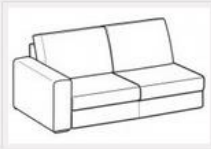

2-er sofa

Width: 174cm
Depth: 98cm
Height: 85cm
Volume: 1,33 m³
Weight: 45kg

2-er maxi sofa

Width: 194cm
Depth: 98cm
Height: 85cm
Volume: 1,47 m³
Weight: 50kg

3-er sofa

Width: 214cm
Depth: 98cm
Height: 85cm
Volume: 1,62 m³
Weight: 55kg

3-er maxi sofa

Width: 241cm
Depth: 98cm
Height: 85cm
Volume: 1,82 m³
Weight: 62kg

3-er maxi sofa with three seats

Width: 241cm
Depth: 98cm
Height: 85cm
Volume: 1,82 m³
Weight: 62kg

2-er lateral element

Width: 155cm
Depth: 98cm
Height: 85cm
Volume: 1,18 m³
Weight: 36kg

2-er maxi lateral element

Width: 175cm
Depth: 98cm
Height: 85cm
Volume: 1,33 m³
Weight: 38kg

3-er lateral element

Width: 195cm
Depth: 98cm
Height: 85cm
Volume: 1,48 m³
Weight: 40kg

Lateral angular element

Square corner

Width: 98cm
Depth: 98cm
Height: 85cm
Volume: 0,76 m³
Weight: 26kg

2-er bed with electro-welded base

Width: 174cm
Depth: 98-240cm
Height: 85cm
Volume: 1,33 m³
Weight: 73kg

3-er bed with electro-welded base