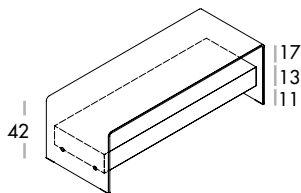

Bridge with drawer and shelf

design Studio Sovet

SOVET
ITALIA

Tavolino in vetro curvato trasparente extrachiario con ripiano in vetro.
Cassettiera in noce canaletto, bianco poro aperto o wengé.

Coffee table in extralight bent glass with glass shelf. White opened pores, wengé or canaletto walnut drawer.

FORME E DIMENSIONI / SHAPES AND DIMENSIONS

125x68x42h

125x50x42h

FINITURE TOP / TOP FINISHES

VETRO EXTRACHIARO
EXTRALIGHT GLASS

Extralight
TETE

FINITURE CASSETTO / DRAWER FINISHES

Legno/Wood