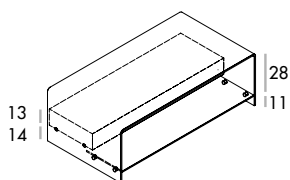

Bridge with drawer and shelf

design Studio Sovet

SOVET
ITALIA

Tavolino in vetro curvato trasparente extrachiario con ripiano in vetro.
Cassettiera in noce canaletto, bianco poro aperto o wengé.

Coffee table in extralight bent glass with glass shelf. White opened pores, wengé or canaletto walnut drawer.

FORME E DIMENSIONI / SHAPES AND DIMENSIONS

125x68x42h

125x50x42h

FINITURE TOP / TOP FINISHES

VETRO EXTRACHIARO
EXTRALIGHT GLASS

Extralight
TETE

FINITURE CASSETTO / DRAWER FINISHES

Legno/Wood