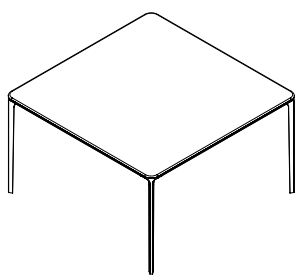

Slim square

design Matthias Demacker

Tavolo con gambe in alluminio pressofuso cromato o verniciato, varie finiture, e struttura con profilo in alluminio anodizzato o verniciato, varie finiture. Piano in ceramica, varie finiture.

Dining table with die-cast aluminium legs, polished chrome finish or lacquered, various finishes, and anodized or lacquered, various finishes, aluminium structure profile. Top in ceramic, various finishes.

SOVET

ITALIA

FORME E DIMENSIONI / SHAPES AND DIMENSIONS

- 90x90x74h
- 120x120x74h
- 100x100x74h
- 140x140x74h

FINITURE STRUTTURA / STRUCTURE FINISHES

Alluminio anodizzato /
Anodized aluminium

OA

Alluminio laccato /
Lacquered aluminium

FORME E DIMENSIONI / SHAPES AND DIMENSIONS

	Close 120x80x74h Open 175x80x74h		Close 160x90x74h Open 220x90x74h
	Close 140x90x74h Open 200x90x74h		Close 200x90x74h Open 260x90x74h

FINITURE STRUTTURA / STRUCTURE FINISHES