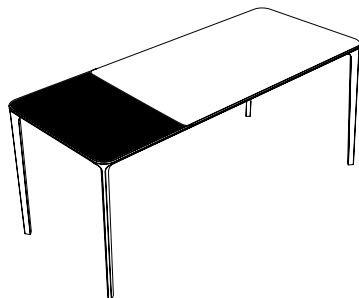

Slim extensible

design Matthias Demacker

SOVET
ITALIA

Tavolo allungabile con gambe in alluminio pressofuso cromato lucido o verniciato, varie finiture, e struttura con profilo in alluminio anodizzato, o verniciato, varie finiture. Piano in ceramica, varie finiture.

Extensible dining table with die-cast aluminium legs, polished chrome finish or lacquered, various finishes, and anodized or lacquered, various finishes, aluminium structure profile. Top in ceramic, various finishes.

FORME E DIMENSIONI / SHAPES AND DIMENSIONS

	Close 120x80x74h Open 175x80x74h		Close 160x90x74h Open 220x90x74h
	Close 140x90x74h Open 200x90x74h		Close 200x90x74h Open 260x90x74h

FINITURE STRUTTURA / STRUCTURE FINISHES

Alluminio anodizzato /
Anodized aluminium

OA

Alluminio laccato /
Lacquered aluminium

GB

GN

GT

GC

BR

FINITURE GAMBE / LEGS FINISHES

Alluminio cromato /
Polished chrome aluminium

LC

Alluminio laccato /
Lacquered aluminium

GB

GN

GT

GC

BR

FINITURE TOP / TOP FINISHES

CERAMICA
CERAMIC

CG/CT/CD/CM

CT

CD

CG

CM