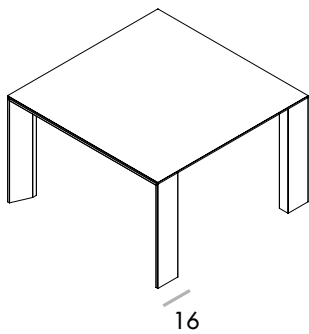

Toronto

design Mara Panizzo

SOVET

ITALIA

Tavolo con gambe e struttura in legno impiallacciato, varie finiture. Top in vetro temperato laccato o acidato laccato, varie finiture.

Dining table with legs and structure in veneered wood, various finishes. Tempered glass top, lacquered or frosted lacquered, various finishes.

FORME E DIMENSIONI / SHAPES AND DIMENSIONS

140x140x74h

200x100x74h 300x120x74h
 250x100x74h 300x140x74h
 250x120x74h

FINITURE BASE / BASE FINISHES

Legno/Wood

WG NC

FINITURE TOP / TOP FINISHES

VETRO EXTR.
 EXTR. GLASS
 Lacquered
 Cat. B/D