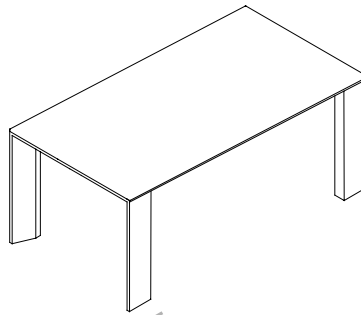

Toronto

design Mara Panizzo

SOVET

ITALIA

Tavolo con gambe e struttura in legno impiallacciato, varie finiture. Top in vetro temperato laccato o acidato laccato, varie finiture.

Dining table with legs and structure in veneered wood, various finishes. Tempered glass top, lacquered or frosted lacquered, various finishes.

FORME E DIMENSIONI / SHAPES AND DIMENSIONS

140x140x74h

200x100x74h 300x120x74h
 250x100x74h 300x140x74h
 250x120x74h

FINITURE BASE / BASE FINISHES

Legno/Wood

WG NC

FINITURE TOP / TOP FINISHES

VETRO EXTR.
 EXTR. GLASS
 Lacquered
 Cat. B/D