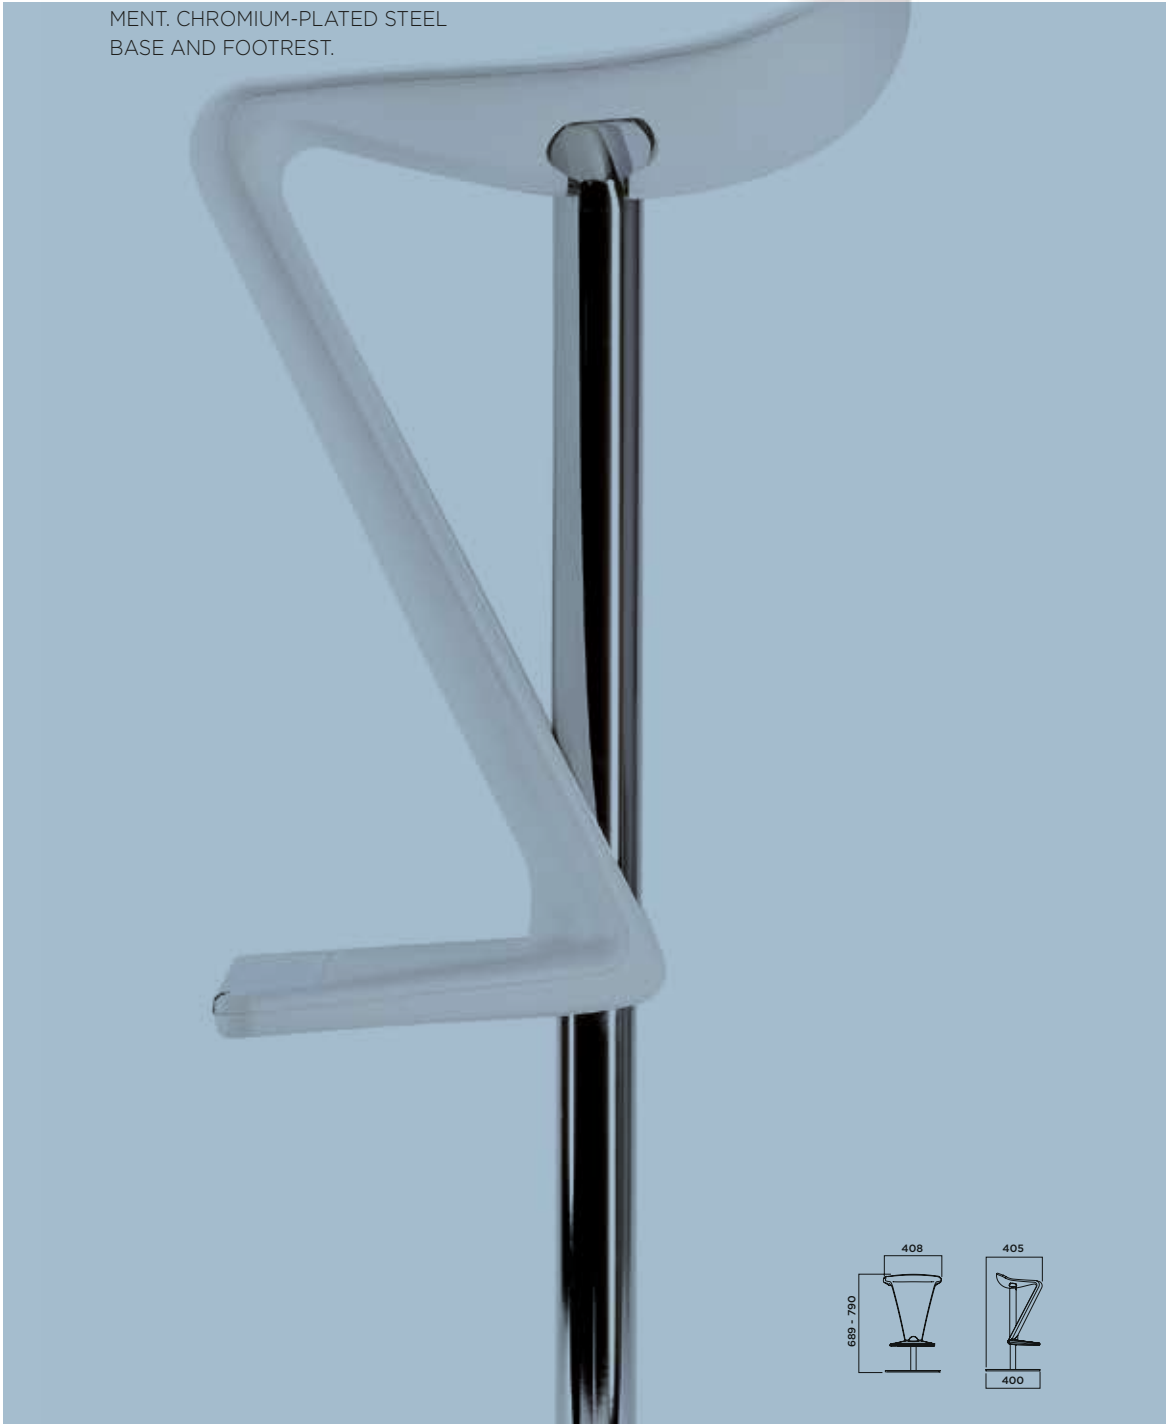

ZED STOOL

ZED STOOL

DESIGN:
INFINITI DESIGNERS

—
POLYURETHANE SWIVEL STOOL
WITH GAS SEAT HEIGHT ADJUST-
MENT. CHROMIUM-PLATED STEEL
BASE AND FOOTREST.

ZED STOOL

A stool with a curvy, fun silhouette. Conceived as a furnishing accessory for restaurants, pubs and hotel lounge areas.

ZED STOOL

ZED STOOL

RIVESTIMENTO
Upholstery

IMPILABILITÀ
Stackability

ESTERNO
Outdoor

BASE/Base

BASE IN ACCIAIO

Steel base

AC01
Cromato
Chromium-plated

POLIURETANO COLORATO

Colour polyurethane

PU20
Bianco
White

PU04
Argento
Silver

PU03
Nero
Black

PU16
Pistacchio
Pistachio

PU05
Viola
Purple