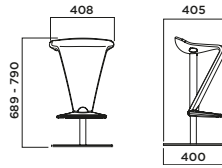

ZED STOOL

RIVESTIMENTO
Upholstery

IMPILABILITÀ
Stackability

ESTERNO
Outdoor

BASE/Base

BASE IN ACCIAIO

Steel base

AC01
Cromato
Chromium-plated

POLIURETANO COLORATO

Colour polyurethane

PU20
Bianco
White

PU04
Argento
Silver

PU03
Nero
Black

PU16
Pistacchio
Pistachio

PU05
Viola
Purple

PU01
Rosso
Red